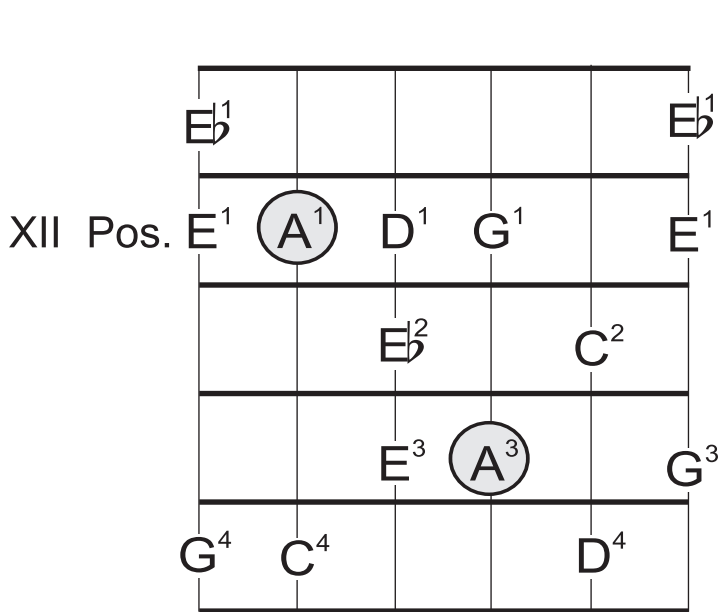

# A MINOR BLUES SCALE

## XII Position

**b** This is a flat sign.  
It lowers the note a semi-tone.

NOTE:

*8va*----- indicates notes to be played 1 octave higher than written.