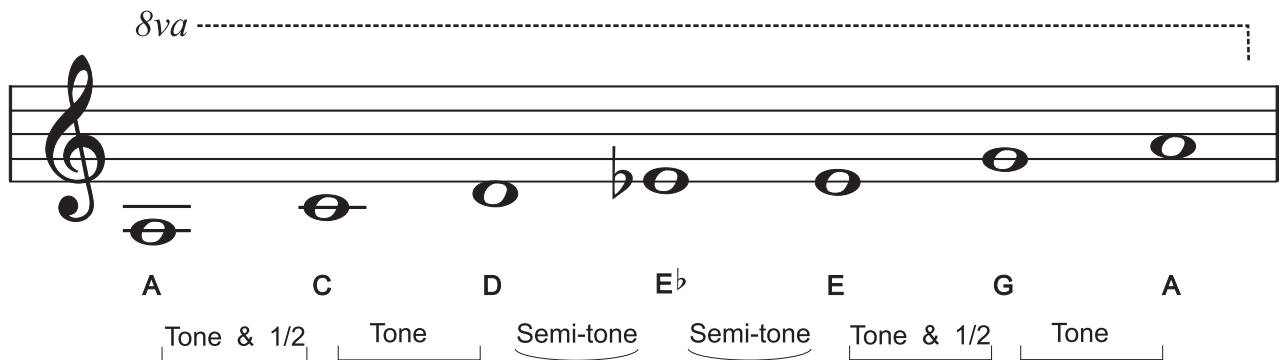

# A MINOR BLUES SCALE

## XII Position

**b** This is a flat sign.  
It lowers the note a semi-tone.

NOTE:

*8va*----- indicates notes to be played 1 octave higher than written.