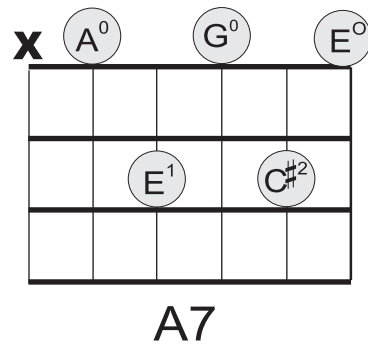

# A MINOR BLUES SCALE

## XII Position

**b** This is a flat sign.  
It lowers the note a semi-tone.

NOTE:

*8va*----- indicates notes to be played 1 octave higher than written.